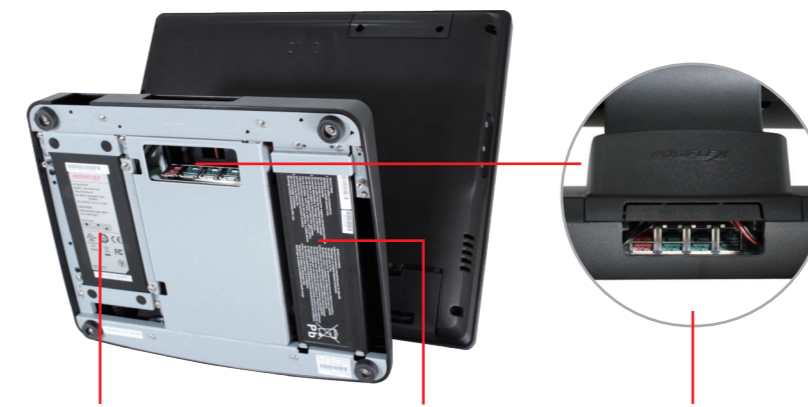

Multi-Position Folding Base (U.S. Patent 9004436)

The XT-4015 provides the selection of two foldable bases, the curvy slim GEN7E base and the larger but practical GEN8E base. The foldable base can be configured into "Flat Folded Mode" to save the shipping package volume, "Low Profile Mode" to allow greater interaction between the cashier and the customer, and the traditional "Full Extended Mode". All this can be achieved with a simple pull of the hidden lever.

Full Extended Mode

Low Profile Mode

Flat Folded Mode

Power Adaptor

UPS Battery

PoweredUSB Ports

Dual LAN

The XT-4015 is equipped with dual LAN ports that allow a dedicated LAN connection for credit card terminal.